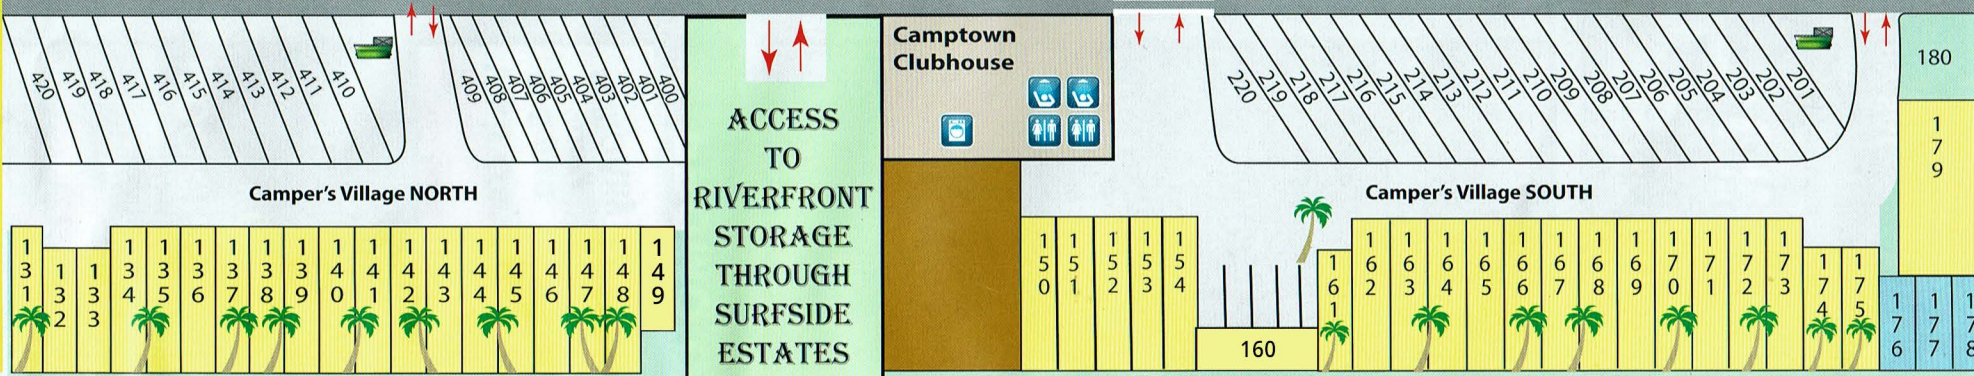

BEACHFRONT

OCEANVIEW

CAMPER'S VILLAGE

Sites 1-64, follow the arrows due to hook-ups between each site. Black arrows are pull-in sites; red arrows are back-in sites.

Atlantic Ocean

ACCESS TO RIVERFRONT STORAGE THROUGH SURFSIDE ESTATES

Camptown Riverfront Boat & RV Storage Located Southwest Corner of Surfside Estates

LEGEND

- RV Sites
- Premier RV Sites
- Cabin
- Showers
- Restroom
- Dog Walk
- 25' or less
- Laundromat
- Panoramic Sites
- Dumpster
- Walkways