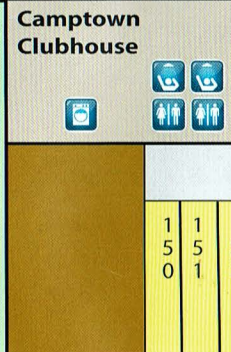

BEACHFRONT

OCEANVIEW

CAMPER'S VILLAGE

Sites 1-64, follow the arrows due to hook-ups between each site. Black arrows are pull-in sites; red arrows are back-in sites.

Atlantic Ocean

ACCESS TO RIVERFRONT STORAGE THROUGH SURFSIDE ESTATES

Camptown Riverfront Boat & RV Storage Located Southwest Corner of Surfside Estates

LEGEND

- RV Sites
- Premier RV Sites
- Cabin
- Showers
- Restroom
- Dog Walk
- 25' or less
- Laundromat
- Panoramic Sites
- Dumpster
- Walkways