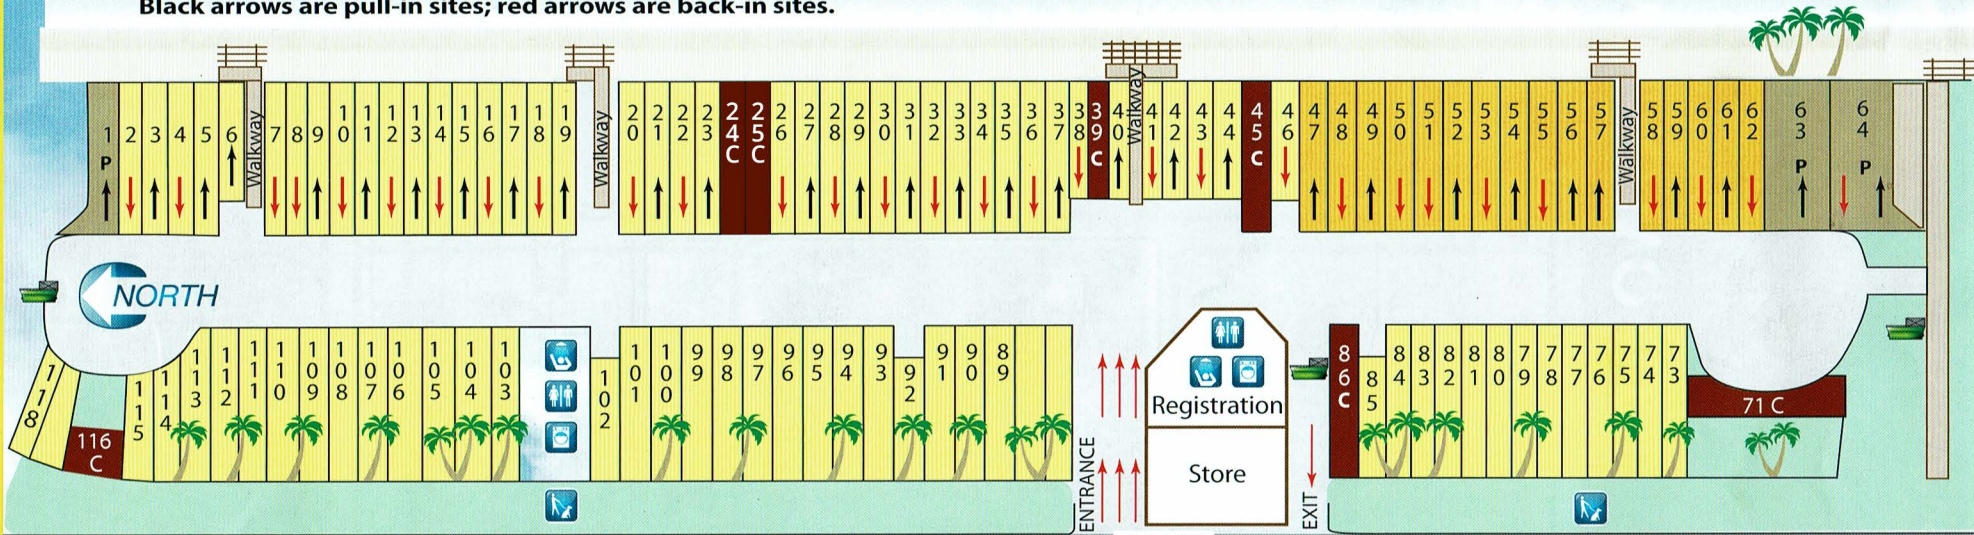

BEACHFRONT

OCEANVIEW

CAMPER'S VILLAGE

Sites 1-64, follow the arrows due to hook-ups between each site. Black arrows are pull-in sites; red arrows are back-in sites.

Atlantic Ocean

ACCESS TO RIVERFRONT STORAGE THROUGH SURFSIDE ESTATES

Camptown Riverfront Boat & RV Storage Located Southwest Corner of Surfside Estates

LEGEND

- RV Sites
- Premier RV Sites
- Cabin
- Showers
- Restroom
- Dog Walk
- 25' or less
- Laundromat
- Panoramic Sites
- Dumpster
- Walkways

Wi-Fi

See Channel 97 for TV Guide